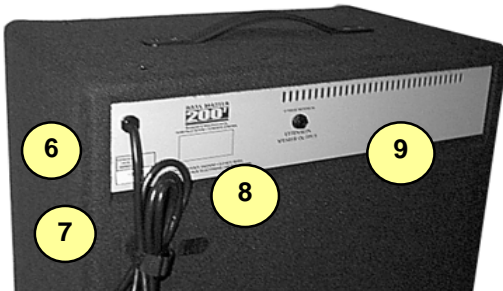

bm200t

Bass Master Series

#	Part#	Description
Labeled Components		
1	7417	8R 30W TWEETER PIEZO TLC 1
2	7284	10" 8R 150W PGM SPEAKER
3	Z201	BM200T GRILL (no longer available)
4	8243D	"Y" LOGO BMASATER SERIES LARGE DOMED
5	8458	10.5" STRAP HANDLE, PLASTIC COV
6	3834	HEYCO #1214 STRAIN RELIEF
7	3481	8' 3/18 SJT AC LINE CORD 250 C
8	8468	VELCRO STRAP 3/4"X22CM
9	3450	1/4" JCK PCB MT HORZ GOLD
10	8547	PLASTIC FOOT BLACK, POLYETHYLENE
11	8578	3 X 3 ROLLED EDGE TR-PP3R8X3
12	3450	1/4" JCK PCB MT HORZ GOLD
13	8693	S ROTARY KNOB GREY
14	3698	SPST ROKR SW QUIK 180" AC PWR
15		
16		
17		
18		
19		
20		
21		
22		