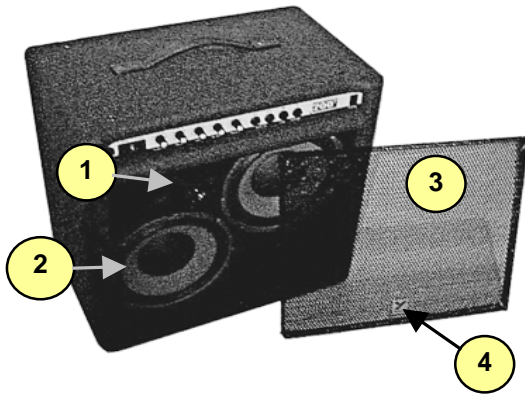

bm200t

Bass Master Series

#	Part#	Description
Labeled Components		
1	7417	8R 30W TWEETER PIEZO TLC 1
2	7284	10" 8R 150W PGM SPEAKER
3	Z201	BM200T GRILL (no longer available)
4	8243D	"Y" LOGO BMASATER SERIES LARGE DOMED
5	8458	10.5" STRAP HANDLE, PLASTIC COV
6	3834	HEYCO #1214 STRAIN RELIEF
7	3481	8' 3/18 SJT AC LINE CORD 250 C
8	8468	VELCRO STRAP 3/4"X22CM
9	3450	1/4" JCK PCB MT HORZ GOLD
10	8547	PLASTIC FOOT BLACK, POLYETHYLENE
11	8578	3 X 3 ROLLED EDGE TR-PP3R8X3
12	3450	1/4" JCK PCB MT HORZ GOLD
13	8693	S ROTARY KNOB GREY
14	3698	SPST ROKR SW QUIK 180" AC PWR
15		
16		
17		
18		
19		
20		
21		
22		