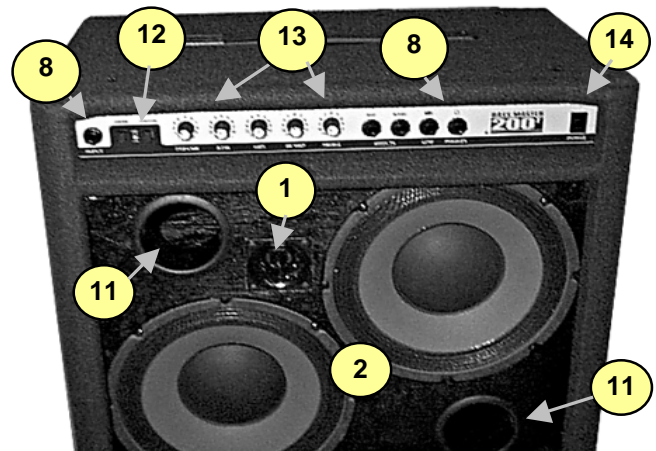

bm200t

Bass Master Series

#	Part#	Description
Labeled Components		
1	7417	8R 30W TWEETER PIEZO TLC 1
2	7284	10" 8R 150W PGM SPEAKER
3	Z201	BM200T GRILL (no longer available)
4	8243D	"Y" LOGO BMASATER SERIES LARGE DOMED
5	8458	10.5" STRAP HANDLE, PLASTIC COV
6	3834	HEYCO #1214 STRAIN RELIEF
7	3481	8' 3/18 SJT AC LINE CORD 250 C
8	8468	VELCRO STRAP 3/4"X22CM
9	3450	1/4" JCK PCB MT HORZ GOLD
10	8547	PLASTIC FOOT BLACK, POLYETHYLENE
11	8578	3 X 3 ROLLED EDGE TR-PP3R8X3
12	3450	1/4" JCK PCB MT HORZ GOLD
13	8693	S ROTARY KNOB GREY
14	3698	SPST ROKR SW QUIK 180" AC PWR
15		
16		
17		
18		
19		
20		
21		
22		