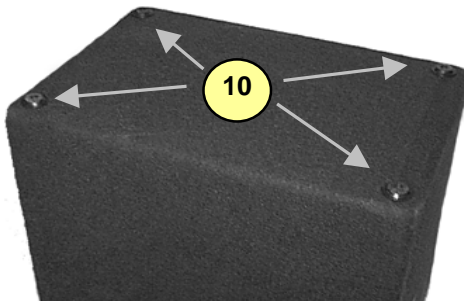

bm200t

Bass Master Series

#	Part#	Description
Labeled Components		
1	7417	8R 30W TWEETER PIEZO TLC 1
2	7284	10" 8R 150W PGM SPEAKER
3	Z201	BM200T GRILL (no longer available)
4	8243D	"Y" LOGO BMASATER SERIES LARGE DOMED
5	8458	10.5" STRAP HANDLE, PLASTIC COV
6	3834	HEYCO #1214 STRAIN RELIEF
7	3481	8' 3/18 SJT AC LINE CORD 250 C
8	8468	VELCRO STRAP 3/4"X22CM
9	3450	1/4" JCK PCB MT HORZ GOLD
10	8547	PLASTIC FOOT BLACK, POLYETHYLENE
11	8578	3 X 3 ROLLED EDGE TR-PP3R8X3
12	3450	1/4" JCK PCB MT HORZ GOLD
13	8693	S ROTARY KNOB GREY
14	3698	SPST ROKR SW QUIK 180" AC PWR
15		
16		
17		
18		
19		
20		
21		
22		